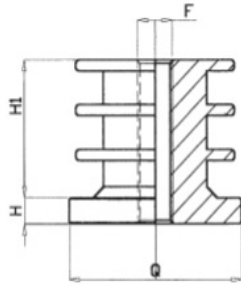

Martin Square Threaded Tube Ends

Polyamide, Black Colour with Moulded Thread

Part Number	External Square Q	H	H1	Screw F
11-NPSQ25M10	25x25	5	19	M10
11-NPSQ30M10	30x30	6	20	M10
11-NPSQ35M10	35x35	6	21	M10
11-NPSQ40M10	40x40	6	22	M10
11-NPSQ50M10	50x50	7	30	M10

Martin Round Threaded Tube Ends

Polyamide, Black Colour with Moulded Thread

Part Number	External Round D	H	H1	Screw F
11-NPRD30M10	30	6	19	M10
11-NPRD35M10	35	6	20	M10
11-NPRD40M10	40	6	20	M10
11-NPRD50M10	50	6	21	M10